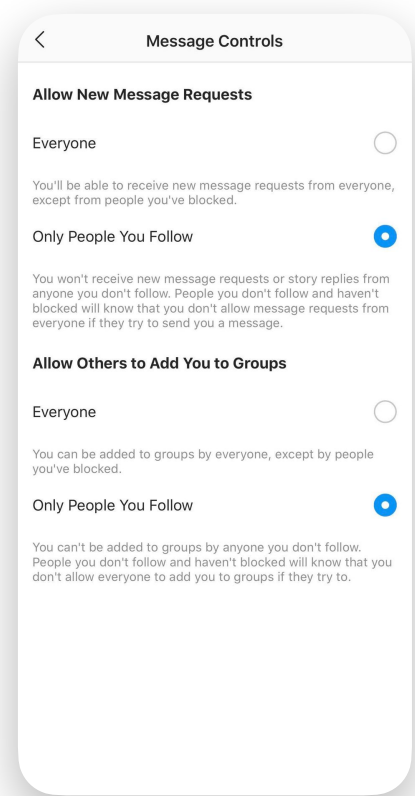

# DM REACHABILITY CONTROLS

Now, you can select who can reach you via Direct Message through new controls in your Privacy Settings.

## How does it work?

Navigate to Settings,  
then tap Privacy

Select Messages

Select who can reach you  
via DM: 'Everyone' or  
'Only People You Follow'

- If someone that is not in your selected audience tries to message you, they'll see that you don't allow messages from everyone
- Your reachability selections can limit people who can reply to Stories, unless you override in Stories settings